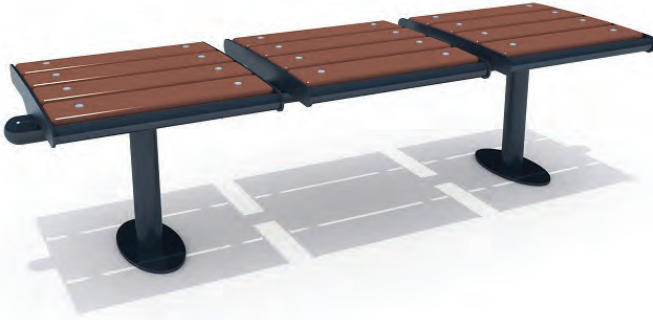

BNK-121

Werzalit, Alüminyum Boru Profil Ayaklar, Elektrostatik Boya
Werzalit, Pipe Profile Feet, Electrostatic Paint
W = 160 cm - D = 50 cm - H = 42 cm