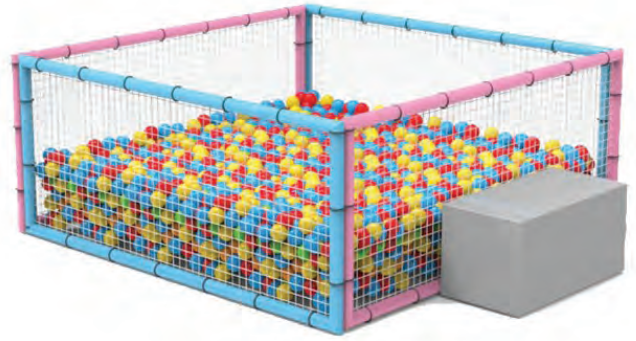

BALL POOL - TRAMPOLİNE

www.akdenizparkbahce.com

ATH -101

W = 150 cm - L = 150 cm - H = 75 cm

ATH -102

W = 120 cm - L = 120 cm - H = 50 cm

ATH -103

W = 150 cm - L = 150 cm - H = 150 cm