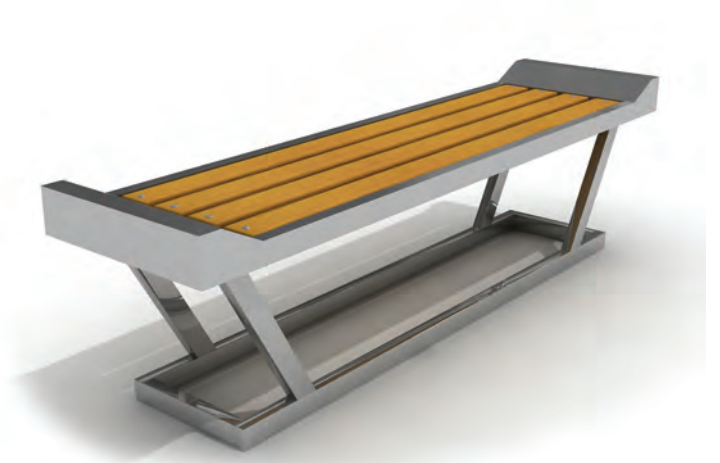

■ ATB-102

1: Sınıf Çam Ahşap / First Class Pine Wood
Paslanmaz Çelik / Stainless Steel Sheet
W = 177 cm - D = 45 cm - H = 50 cm