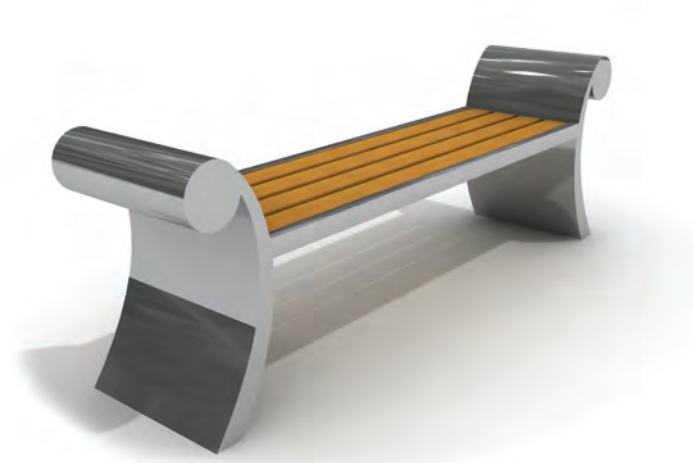

■ ATB-101

1: Sınıf Çam Ahşap / First Class Pine Wood
Paslanmaz Çelik Sac / Stainless Steel Sheet
W = 195 cm - D = 45 cm - H = 66 cm