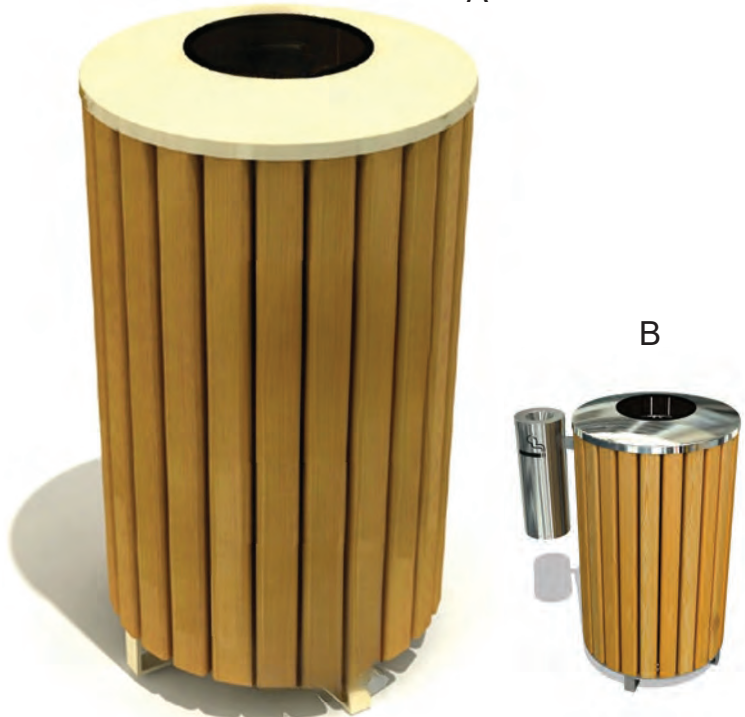

AÇK -116

A

B

1. Sınıf Çam Emprenyeli / 1st Class Pine Impregnated : H65 - W48 cm
Kova / Bucket : H48 cm | Ø28 cm | DKP Sac Kova / DKP Sheet Metal